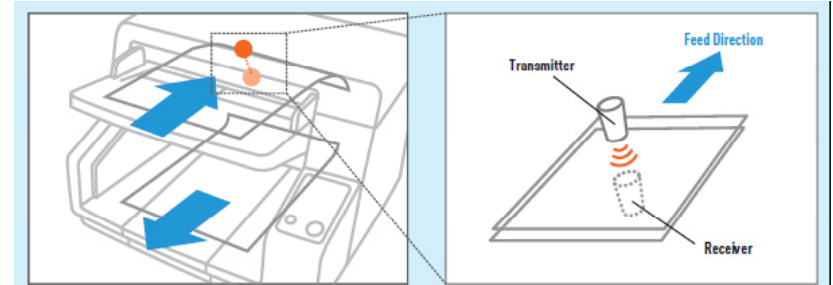

NOTE: *Please note difference in MSRP of scanners bundled with Kofax VRS Elite (-V)

⁺¹ Landscape Orientation

⁺² Image Capture Plus

For more information visit panasonic.com/scanners

The Panasonic Scanner Advantage

Panasonic's ToughFeed is a group of powerful scanner functions that makes your scanning experience effortless. These functions, including Staple Document Detection, Ultrasonic Double-Feed Detection, Intelligent Feed Control, paired with our Superior Roller Mechanism increase the efficiency of your scanning operation. No worries about damaging your scanner and its inner scan glass, or manual re-shuffling of scanned pages looking for what was lost in a double-feed. It helps your scanner do what a scanner is supposed to do, without any unnecessary interruption. All of our scanners also come with a state of the art Panasonic Image Enhancement Technology that enables your scans to be digitally mastered to meet the highest of quality and image perfection standards.

Stapled Document Detection

Multiple sensors are used to detect various types of stapled documents, and to immediately stop the scanner when a staple is detected. Staples are quickly detected in any location, minimizing damage to both the document and the optical glass.

Ultrasonic Double-Feed Detection

The center position sensor detects double-feeding and stops the scanner.

The high performance sensor catches even subtle changes.

Our ToughFeed scanners are equipped with an ultrasonic sensor, which accurately detects double feeding even when scanning documents of various thicknesses. When detected, the ultrasonic sensor prevents double-feeding by immediately stopping the scanning process.