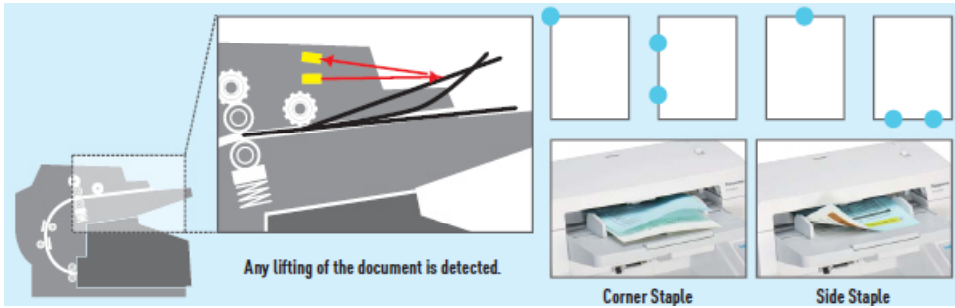

NOTE: *Please note difference in MSRP of scanners bundled with Kofax VRS Elite (-V)

⁺¹ Landscape Orientation

⁺² Image Capture Plus

For more information visit panasonic.com/scanners

The Panasonic Scanner Advantage

Panasonic's ToughFeed is a group of powerful scanner functions that makes your scanning experience effortless. These functions, including Staple Document Detection, Ultrasonic Double-Feed Detection, Intelligent Feed Control, paired with our Superior Roller Mechanism increase the efficiency of your scanning operation. No worries about damaging your scanner and its inner scan glass, or manual re-shuffling of scanned pages looking for what was lost in a double-feed. It helps your scanner do what a scanner is supposed to do, without any unnecessary interruption. All of our scanners also come with a state of the art Panasonic Image Enhancement Technology that enables your scans to be digitally mastered to meet the highest of quality and image perfection standards.

Stapled Document Detection

Multiple sensors are used to detect various types of stapled documents, and to immediately stop the scanner when a staple is detected. Staples are quickly detected in any location, minimizing damage to both the document and the optical glass.

Ultrasonic Double-Feed Detection

The center position sensor detects double-feeding and stops the scanner.

The high performance sensor catches even subtle changes.

Our ToughFeed scanners are equipped with an ultrasonic sensor, which accurately detects double feeding even when scanning documents of various thicknesses. When detected, the ultrasonic sensor prevents double-feeding by immediately stopping the scanning process.