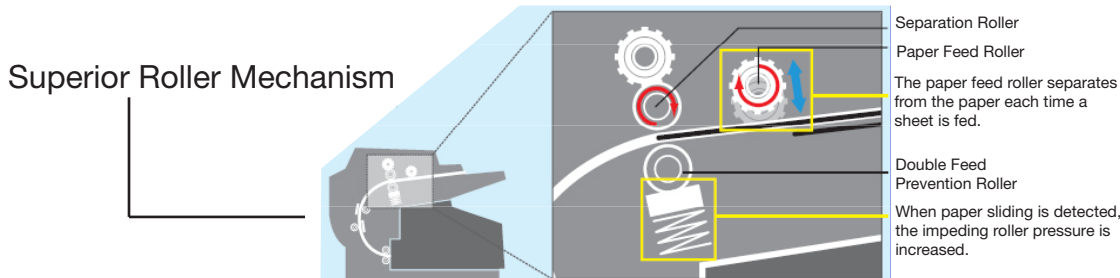

Ultrasonic Double-Feed Detection

The center position sensor detects double-feeding and stops the scanner.

The high performance sensor catches even subtle changes.

Our ToughFeed scanners are equipped with an ultrasonic sensor, which accurately detects double feeding even when scanning documents of various thicknesses. When detected, the ultrasonic sensor prevents double-feeding by immediately stopping the scanning process.

Intelligent Feed Control

The paper feed rollers separate from the paper each time a sheet is fed, so the tendency to double-feed caused by the paper feed roller pressure is reduced, even when feeding paper of different thicknesses. Any paper sliding is also detected and the double feed prevention roller pressure is adjusted to prevent the paper from slipping and jamming.